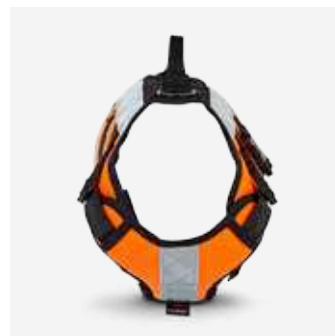

TEMPEST CANINE HARNESS

Designed and developed with consultation and feedback from UK Canine Ltd, UK Tracking, Search and Rescue Teams and detection dog handlers.

MODEL - DC9003

FEATURES

- Outlast® lining material uses phase change technology to continually regulate and maintain body temperature
- 1000D Hi Viz orange or yellow nylon outer harness
- Flat reflective silver tape
- Ergonomic lightweight design to allow free movement with minimal snag points for the dog
- 4 x Lightweight side Release buckles
- 2 x Lightweight D-rings front and rear attachment points
- Velcro top panel for camera mount and ID badges
- 38mm black webbing
- 1 x handle aligned front and rear
- Length along spine 12inches / 30cm

PROTECTION

- Non removeable chest protection as standard
- Extended underbelly protection is an option

USERS

- Search & Rescue dogs
- Tracking dogs

COLOURS

- Hi Viz ORANGE
- Hi Viz YELLOW

SIZE OPTIONS

Size of harness is based primarily on the weight of the dog:

- Medium - Up to 25kg
- Large - Between 25kg and 35kg
- XL - Over 35kg

Please contact us to discuss sizing and guidance on measuring

The TEMPEST Canine Vest offers a robust and dynamic day to day working harness with minimal snag points. With the emphasis on being lightweight its protective chest panel meets the environmental threat that search and tracking dogs may encounter during their varied deployments.